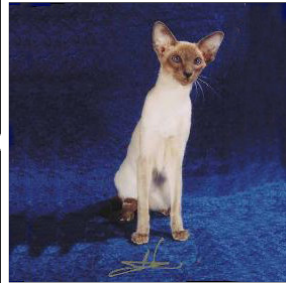

Saroko Cattery

GC Blue Isles Gainsborough of Felitan
Blue Point, CFA 0276-1405112
02/27/2002

Sire

Nitelite Ultra Flash of Blue Isles
Blue Pt.Siamses, CFA 0276-1348794
01/02/2001

Charjanie Lily of Blue Isles
Lilac Pt, CFA 0275-1304086
11/30/1999

Pedigree For : GC & QGC Saroko Princess Grace
Breed : Siamese
Registration #: CFA 0277-1535730
Color : Blue Point
Sex : Female
Date of Birth : 04/30/2005

Dam

Saroko Belles Starr
SC 14th Best SH Cat (TICA)
Seal Point, CFA 0273-1347521
01/26/2001

TGC Felitan Southern Rebel of Saroko
Seal Point, CFA 0272-1117085
12/08/1996